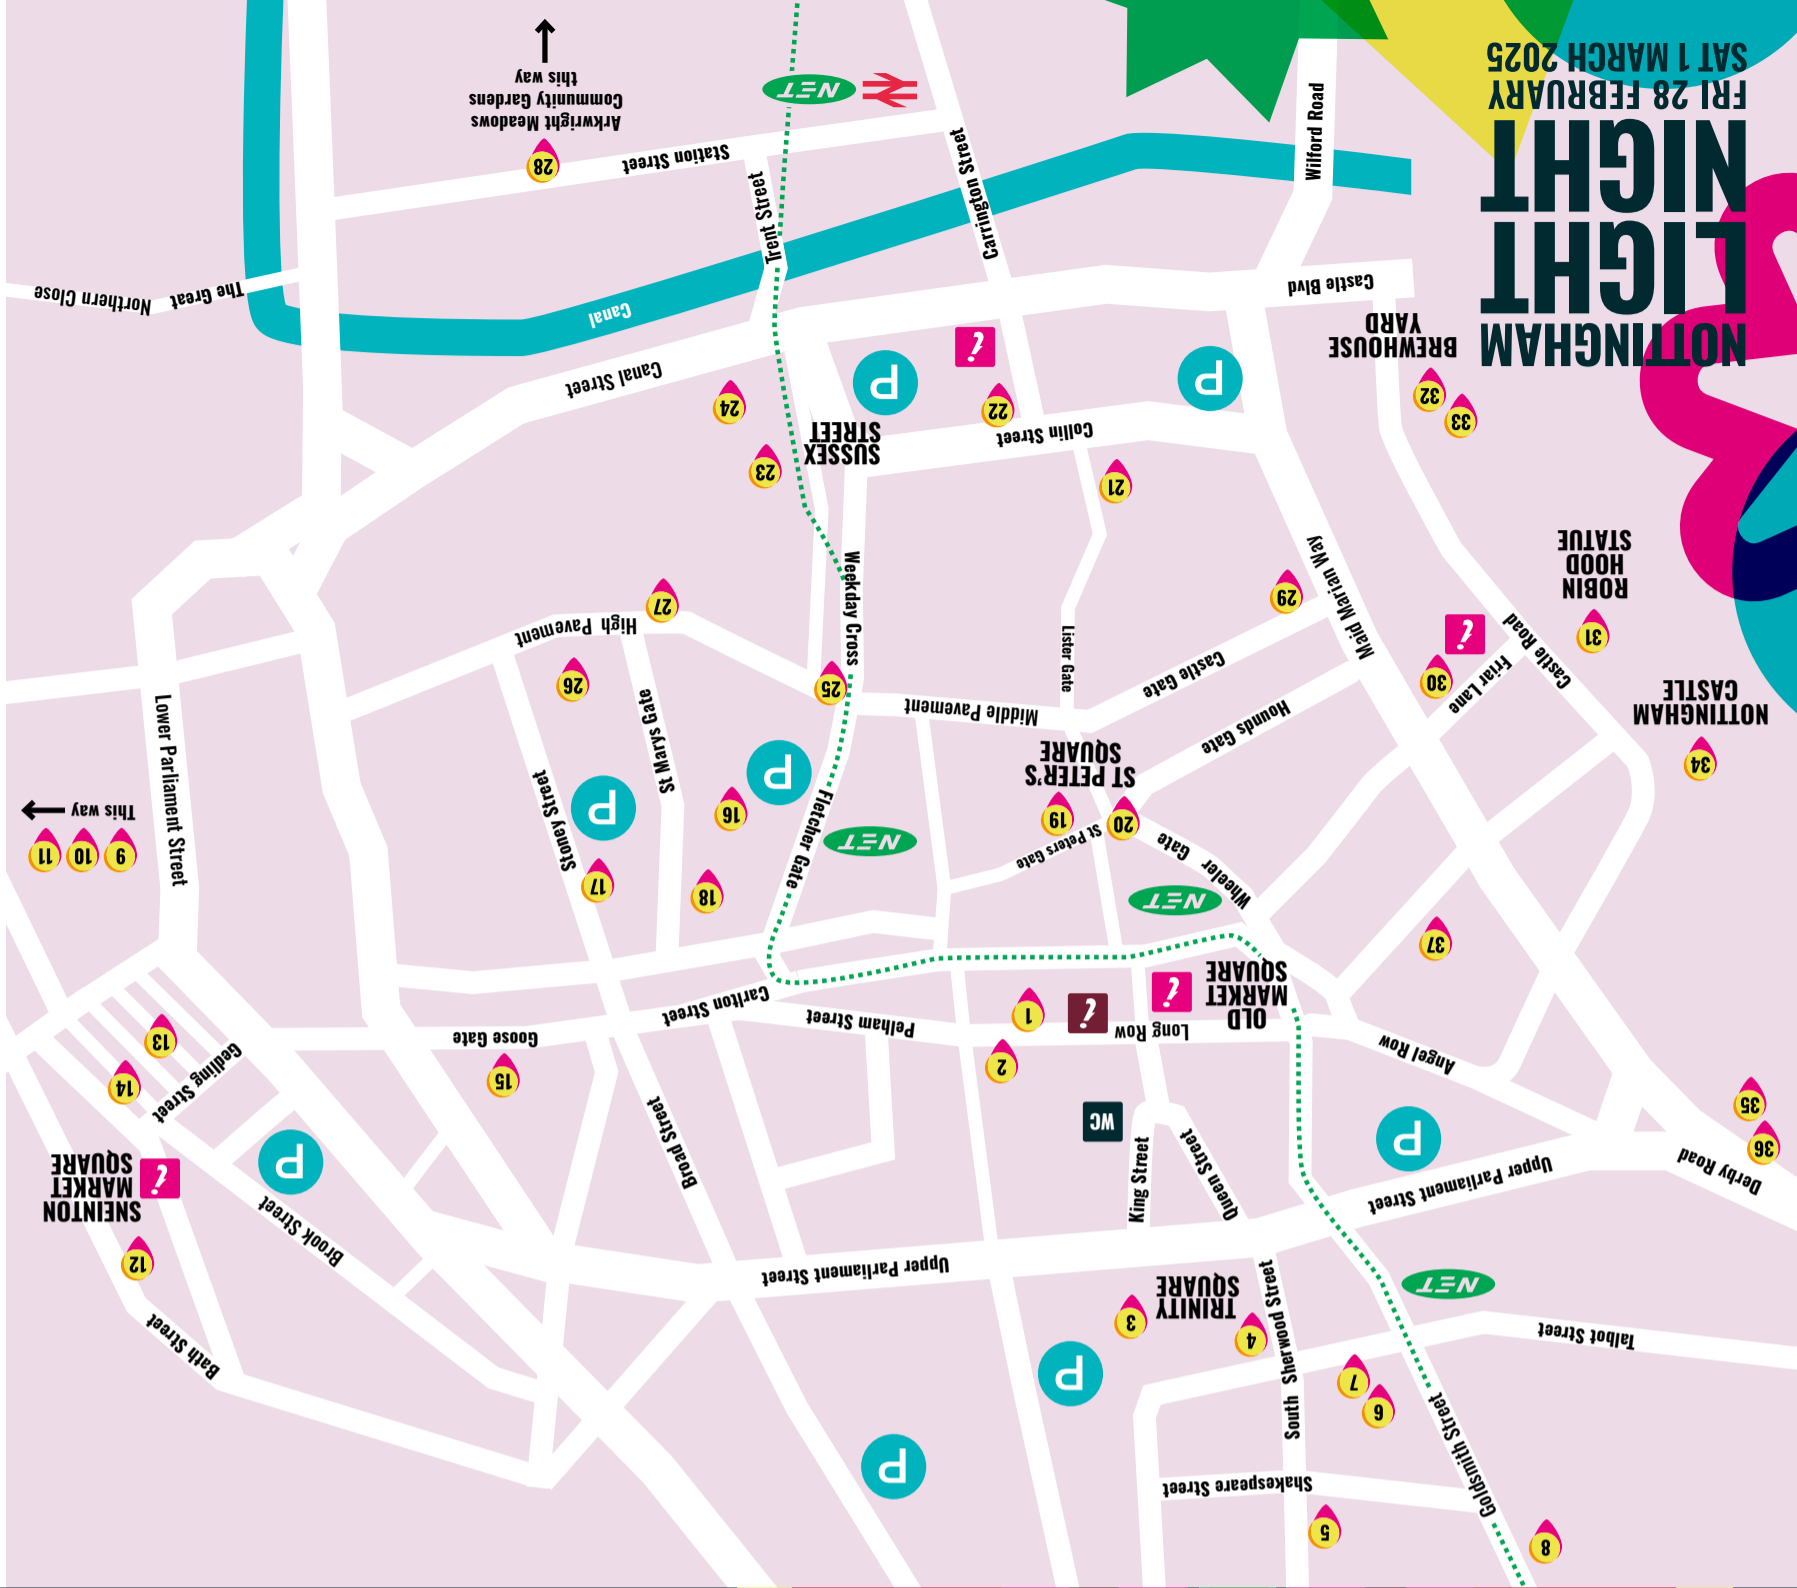

FRI 28 FEBRUARY
SAT 1 MARCH 2025
NOTTINGHAM LIGHT NIGHT

Information Totems
Volunteers will be on hand to offer directions and answer any questions

WC Public Toilets
Greyhound Street
Friday & Saturday 8am - 10pm
Please note there is a 50p charge per person, for the use of the toilets.

Nottingham Tourism Centre
Smithy Row
Friday & Saturday 9.30am - 8pm
Visit for up to date information, pick up the event map and download the Light Night app.

Broad Marsh Car Park - Special Offer
Pre-book your parking for just £7 and enjoy a hassle-free experience. No tickets, no cash, no contactless payments required! Simply enter your vehicle registration number when booking, and ANPR technology will handle the rest - letting you drive in and out with ease.

Terms and conditions: Pre-booked customers only via [whatsnottingham.com](https://www.whatsnottingham.com).

Trent Barton Travel Offer
£18 zigzag family ticket (2 adults and up to 3 children) across trentbarton land
£3 single fare cap on all trentbarton services (except for Red Arrow).

NET Tram Group Ticket
One day unlimited travel for 1 or 2 adults and up to 3 children. Mon-Fri after 4pm and weekends £10.

Nottingham City Transport Travel Offer
£8.50 Group rider (2 adults and up to 3 children) for unlimited all day travel in the City Zone
£12.50 Network Group rider for unlimited all day travel across all NCT services in the City Zone and Outer Zone, including Loughborough, East Leake, Burton Joyce, Lambley, Woodborough, Calverton and Southwell.
£3 single fare cap on all NCT services

IT'S IN NOTTINGHAM

Follow *It's in Nottingham* on socials to get involved