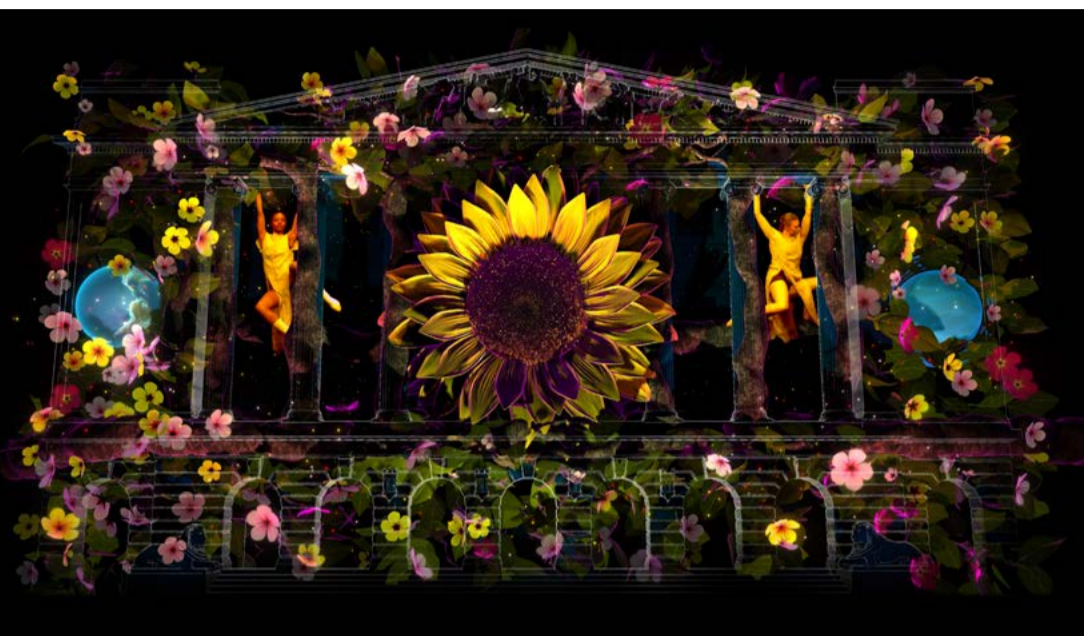

Prepare to be dazzled as this year's Light Night promises an unforgettable evening filled with light based installations and awe-inspiring experiences.

Whether you're an arts and culture enthusiast, seeking a fun family outing, or hunting for that perfect Instagram-worthy moment, there's something to illuminate everyone's imagination.

Please note - Nottingham Light Night is an all-ages, predominantly outdoor event. Installations may include lighting, including flashing lights, sound effects and use of smoke effects. The installations are in no particular order and do not follow a specific trail.

Correct at the time of print - some event details may be subject to change.

- WHEELCHAIR ACCESSIBLE SITE
- WC TOILET
- ACCESSIBLE TOILET
- BABY CHANGING
- DOG FRIENDLY